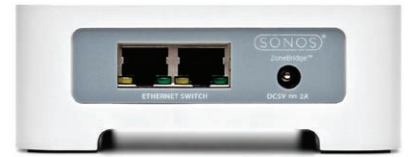

All the music you want. All over your house.

Sonos ZoneBridge 100

BR100

Quickly set up and extend your wireless Sonos System.

The Sonos® ZoneBridge™ 100 makes setting up an all-wireless Sonos system wonderfully fast...and easy. It's the ideal setup alternative to using the ZonePlayer™ if your house doesn't have Ethernet wiring or your router is in a room where you don't want music. Simply connect the ZoneBridge to your router to instantly activate the SonosNet wireless mesh network. Now all your ZonePlayers and Controllers can work wirelessly and be put anywhere in your house.

Although the ZoneBridge doesn't play music like the ZonePlayer, it's incredibly cost effective when it comes to extending the range of your Sonos system and expanding the Controller's wireless coverage. Plus, it's great for connecting other Sonos products to the Internet.

Key Features

- Simple setup of an all-wireless system
- Extend the range of your Sonos system

Sonos ZoneBridge 100

Simple setup of an all-wireless system

Setting up your all-wireless Sonos system has never been easier. Just connect a ZoneBridge to your router to instantly activate SonosNet™, our secure wireless mesh network. Now all your ZonePlayers and Controllers can work wirelessly and be placed anywhere in your house.

Extend the range of your Sonos system

The ZoneBridge, like its name suggests, is a wireless bridge that extends the range of the Sonos system. Now you can stream music far across your property, for example, to an outdoor garden room, by simply placing a ZoneBridge in between that location and the rest of the system. And with a two-port Ethernet switch, it also brings standard Internet connectivity to your set-top box, DVR, PC, game console, or NAS drive.